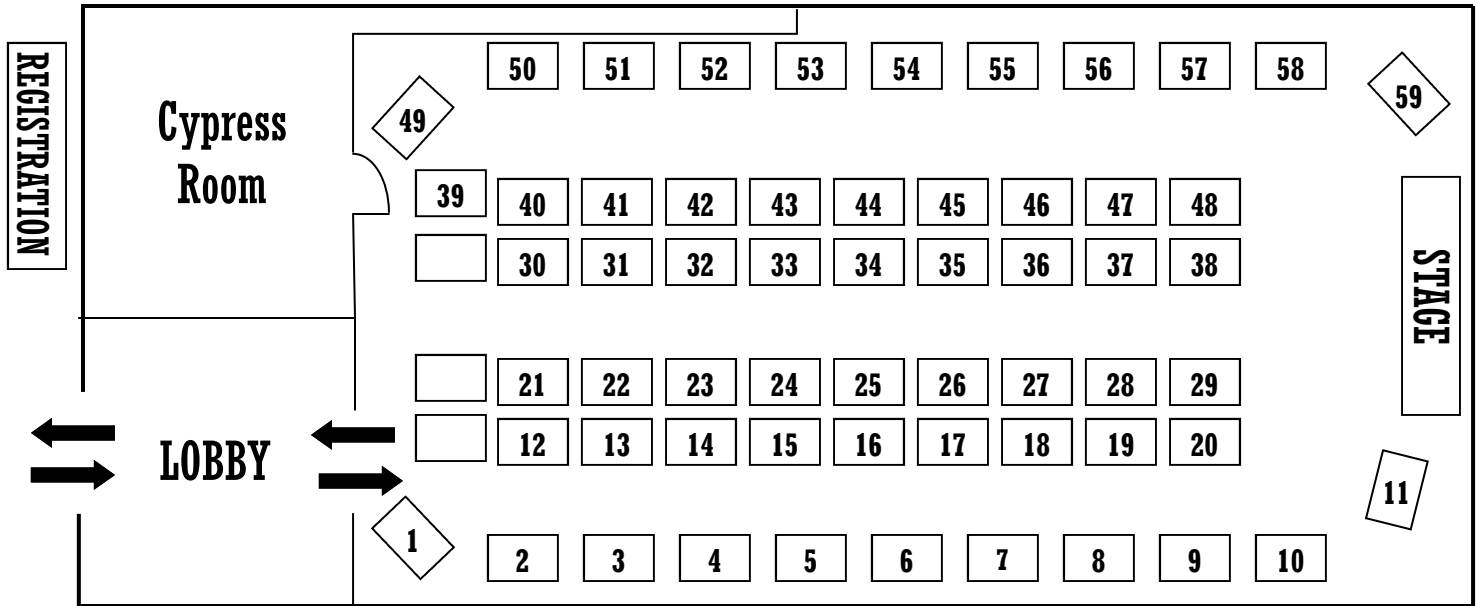

SCHOOLS/DISTRICTS ATTENDING

TABLE # LOUISIANA:

18, 19, 20	Acadia Parish Schools
36	Advance Baton Rouge
16	Ascension Parish Schools
3	Avoyelles Parish Schools
34, 35	Caddo Parish Schools
24	Calcasieu Parish Schools
25	City of Baker Schools
47, 48	East Baton Rouge Parish Schools
14	Evangeline Parish Schools
8, 9, 10, 11	Iberia Parish Schools
44	Iberville Parish Schools
26	Jeff Davis Parish Schools
52	Jefferson Parish Schools
54-59	Lafayette Parish Schools
46	Livingston Parish Schools
15	Our Lady Immaculate Catholic School
43	Rapides Parish Schools
30	Redemptorist Catholic School
6	Schools of the Sacred Heart
5	St. Bernard School
39	St. Charles Parish Schools
37, 38	St. Landry Parish Schools

TABLE # LOUISIANA continued:

31, 32, 33	St. Martin Parish Schools
45	St. Mary Parish Schools
7	St. Pius Elementary School
53	St. Tammany Parish Schools
13	Sts. Leo-Seton Catholic School
17	Terrebonne Parish Schools
23	Vermilion Catholic High School
27, 28, 29	Vermilion Parish Schools

ARKANSAS:

1	El Dorado Public Schools*

FLORIDA:

4	Polk County Schools*

SOUTH CAROLINA:

2	Jasper County Schools*

TEXAS:

49	Denton Independent School District*
40	Mesquite Independent School District*
41	Pearland Independent School District*
42	Richardson Independent School District
51	Spring Branch Independent School District
50	Waxahachie Independent School District*

* Denotes did not request pre-scheduled interviews