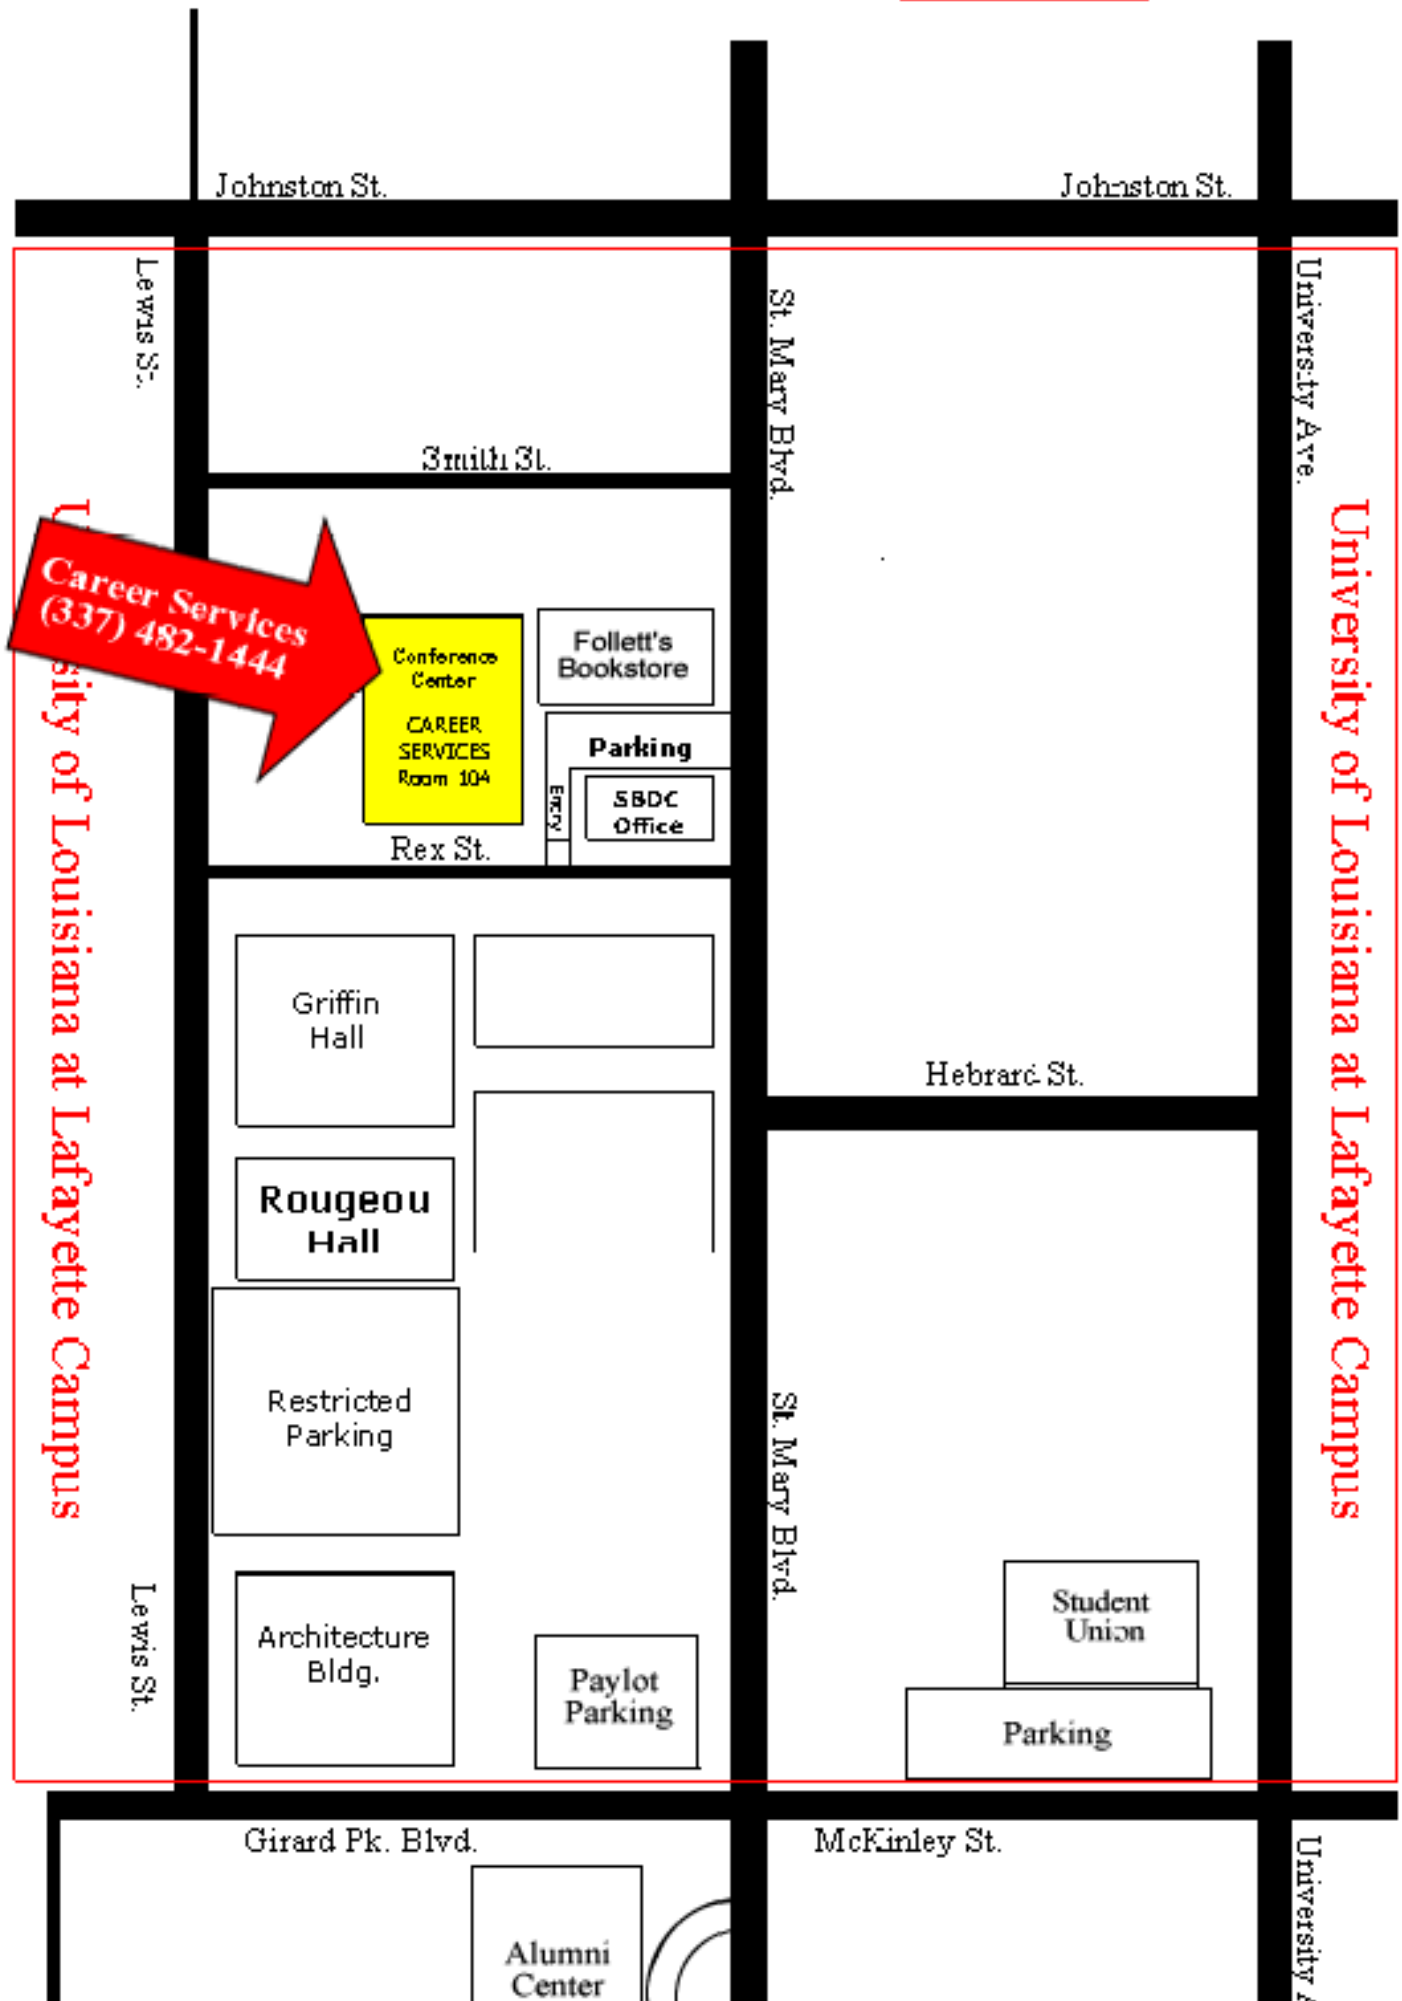

University of Louisiana at Lafayette

Career Services

Career Services
(337) 482-1444

University of Louisiana at Lafayette Campus

University of Louisiana at Lafayette Campus

Girard
Park
Area

Lafayette
Oil Center
Area

St. Mary Blvd.

Pinhook Blvd.

University Ave.